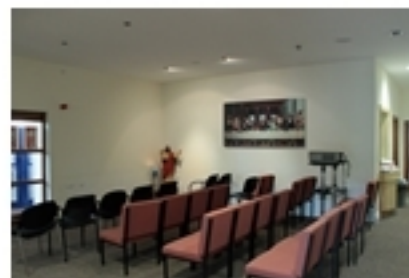

**3 Thackerays Lane, Woodthorpe, Nottingham,
NG5 4HT**

The Church Of The Good Shepherd Hall Facilities For Hire

Why Us?

- * Easy to find.
- * Self-contained
- * ample parking spaces
- * full-disabled access
- * licensed for bar services
- * tables and chairs available
- * projector/ flip charts/TV-DVD
- * adequate toilet facilities

What's available?

The Marian Hall

The Marian Hall: The LARGE hall which can comfortably host 120-150 standing, numbers less if seating arrangement required. Ideal for meetings & parties. Linked to kitchen via serving hatch for easy access. Good lighting system to create just the right atmosphere.

The Atrium: a small semi-contained area ideal for small informal gatherings. Can be hired separately or in conjunction with other halls. Flexibility is an option.

The Atrium

The Gilbert Room

The Gilbert Room: self-contained room or has the option to "open" into the Atrium for additional space. Ideal for small business or school meetings. Access to kitchen and toilet facilities via enclosed area. Tables and chairs available. Help available with "set-up" of all halls. Plenty of natural light as well as the option of blinds or spotlights if required.

Josephinum Hall: SMALL hall comfortably hosting 50-60 people standing, less if requiring seating. Has access to outdoor patio enclosed, fenced off area. Very appealing for children parties. Access to a fully equipped kitchen via a service hatch. Additional toilets.